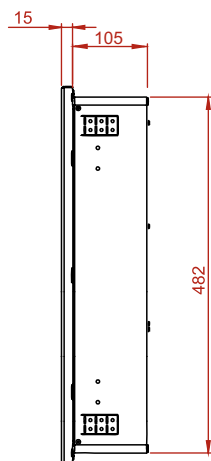

#### Product Features:

- Slim line discreet lock
- 304 grade stainless steel
- 400/500 towel capacity

Manufactured in the UK

A part of the combination recessed range. This stylish space saving unit holds approximately 400 to 500 hand towels and will dispense multi-fold papers. Fitted with a discreet slim line lock to allow easy opening and securing of the unit. The exterior is high quality finish with welded seams and produced in 304 grade stainless steel, making this product ideal for both high volume and executive washrooms.

#### Product Dimensions:

#### Max Paper Size:

Height: 511mm Width: 342mm Depth: 120mm Weight: 6.4Kg Capacity: 400/500 Towels