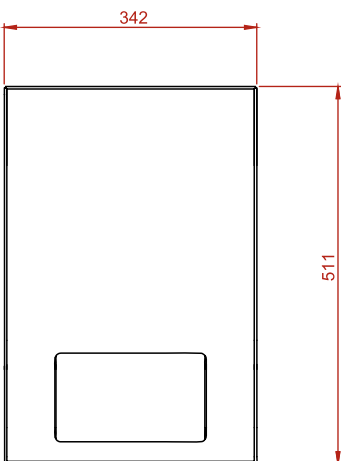

#### Product Features:

- Slim line discreet lock
- 304 grade stainless steel
- 400/500 towel capacity

Manufactured in the UK

A part of the combination recessed range. This stylish space saving unit holds approximately 400 to 500 hand towels and will dispense multi-fold papers. Fitted with a discreet slim line lock to allow easy opening and securing of the unit. The exterior is high quality finish with welded seams and produced in 304 grade stainless steel, making this product ideal for both high volume and executive washrooms.

#### Product Dimensions:

#### Max Paper Size:

Height: 511mm Width: 342mm Depth: 120mm Weight: 6.4Kg Capacity: 400/500 Towels