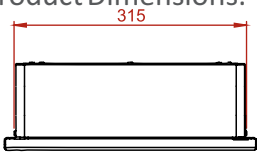

#### Product Features:

- Slim line discreet lock
- 304 grade stainless steel
- 400/500 towel capacity

Manufactured in the UK

A part of the combination recessed range. This stylish space saving unit holds approximately 400 to 500 hand towels and will dispense multi-fold papers. Fitted with a discreet slim line lock to allow easy opening and securing of the unit. The exterior is high quality finish with welded seams and produced in 304 grade stainless steel, making this product ideal for both high volume and executive washrooms.

#### Product Dimensions:

#### Max Paper Size:

Height: 511mm Width: 342mm Depth: 120mm Weight: 6.4Kg Capacity: 400/500 Towels