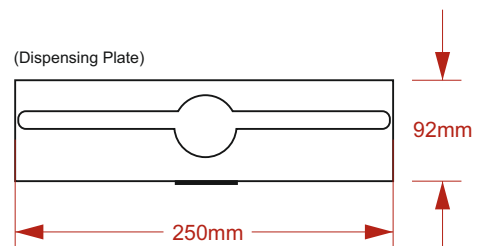

#### Product Features:

- Slim line discreet lock
- 304 grade stainless steel
- 400/500 towel capacity

Manufactured in the UK

A part of the combination recessed range. This stylish space saving unit holds approximately 400 to 500 hand towels and will dispense multi-fold papers. Fitted with a discreet slim line lock to allow easy opening and securing of the unit. The exterior is high quality finish with welded seams and produced in 304 grade stainless steel, making this product ideal for both high volume and executive washrooms.

#### Product Dimensions:

#### Max Paper Size:

Height: 511mm Width: 342mm Depth: 120mm Weight: 6.4Kg Capacity: 400/500 Towels