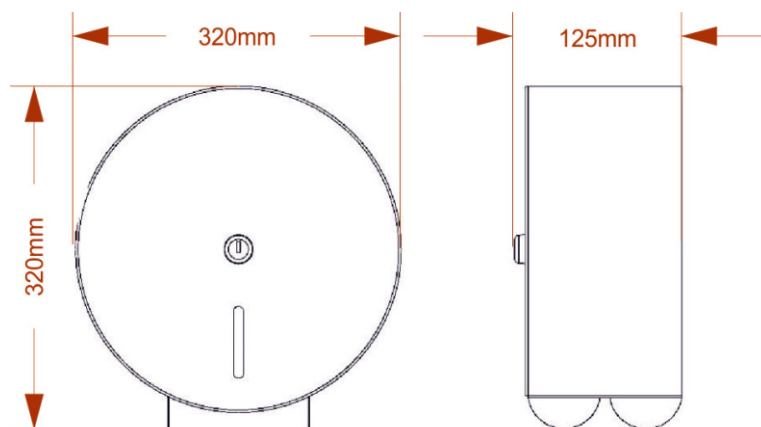

PLJ41MGY

Graphite Grey Metal 12" Round Jumbo Dispenser

Product Features:

- Dispenses Jumbo Toilet Tissue Paper
- Grey powder coat epoxy finish
- Standard 2¼ inch core / 3 inch available
- Key Lockable

Manufactured in the UK

A large capacity Jumbo toilet tissue dispenser that is key lockable and hinged for easy access to replace the existing roll. It will accommodate up to a 320mm roll and has a level indicator to ensure paper is always convenient to monitor.

The unit features a full back plate and has a functional locking system using a T-Bar lock and 118 key. This lock and key operation accomplishes smooth engagement between the cover and back plate fashioning a user friendly product.

The dispenser is manufactured in a Grey powder coat epoxy finish.

Product Dimensions:

Height: 320mm Width: 320mm Depth: 125mm Weight: 2Kg Capacity: 320mm Roll