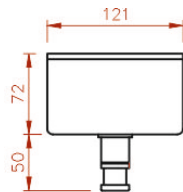

PL23MBS

Brushed Stainless 1200ml Vertical Soap Dispenser

Product Features:

- Quality Stainless Steel
- Level viewing window
- Key lockable

A quality brushed stainless steel soap dispenser. The unit is suitable for refillable soap with a viewable window to monitor soap levels. Ideal for confined spaces with a lockable key function.

Product Dimensions:

Height: 206mm Width: 121mm Depth: 122mm Weight: 0.6Kg Capacity: 1200ml