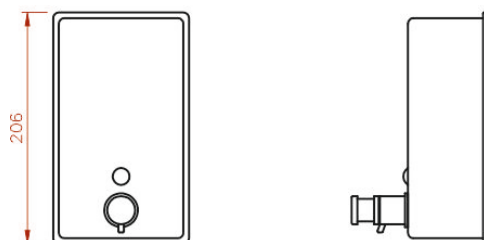

PL23MBS

Brushed Stainless 1200ml Vertical Soap Dispenser

Product Features:

- Quality Stainless Steel
- Level viewing window
- Key lockable

A quality brushed stainless steel soap dispenser. The unit is suitable for refillable soap with a viewable window to monitor soap levels. Ideal for confined spaces with a lockable key function.

Product Dimensions:

Height: 206mm Width: 121mm Depth: 122mm Weight: 0.6Kg Capacity: 1200ml