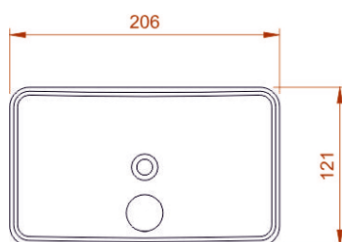

PL22MBS

Brushed Stainless 1200ml Horizontal Soap Dispenser

Product Features:

- Quality Stainless Steel
- Level viewing window
- Key lockable

A quality brushed stainless steel soap dispenser. The unit is suitable for refillable soap with a viewable window to monitor soap levels. Ideal for confined spaces with a lockable key function.

Product Dimensions:

Height: 121mm Width: 206mm Depth: 122mm Weight: 0.6Kg Capacity: 1200ml