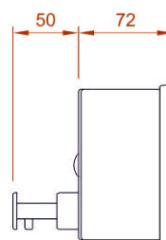

PL22MBS

Brushed Stainless 1200ml Horizontal Soap Dispenser

Product Features:

- Quality Stainless Steel
- Level viewing window
- Key lockable

A quality brushed stainless steel soap dispenser. The unit is suitable for refillable soap with a viewable window to monitor soap levels. Ideal for confined spaces with a lockable key function.

Product Dimensions:

Height: 121mm Width: 206mm Depth: 122mm Weight: 0.6Kg Capacity: 1200ml