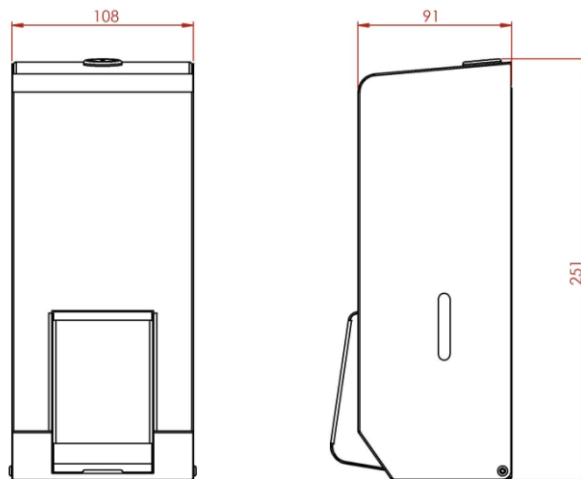

PL20LMWH

White Metal 900ml Liquid Soap Dispenser

Product Features:

- Dispenses liquid soap (2ml Shot size)
- Lockable for added security
- Effective for a cleaner environment
- Screws and plugs supplied for fitting into a solid wall
- White Powder Coat Epoxy Finish

Manufactured in the UK

Stylish, modern and refillable soap dispenser, finished with a white metal powder coat it offers a robust presence for all demanding washrooms.

The key lockable unit features an easy to use push action button with soap level indicators placed either side.

Made in a White Powder Coat Epoxy Finish.

Product Dimensions:

Height: 251mm Width: 108mm Depth: 91mm Weight: 1.2Kg Capacity: 900ml