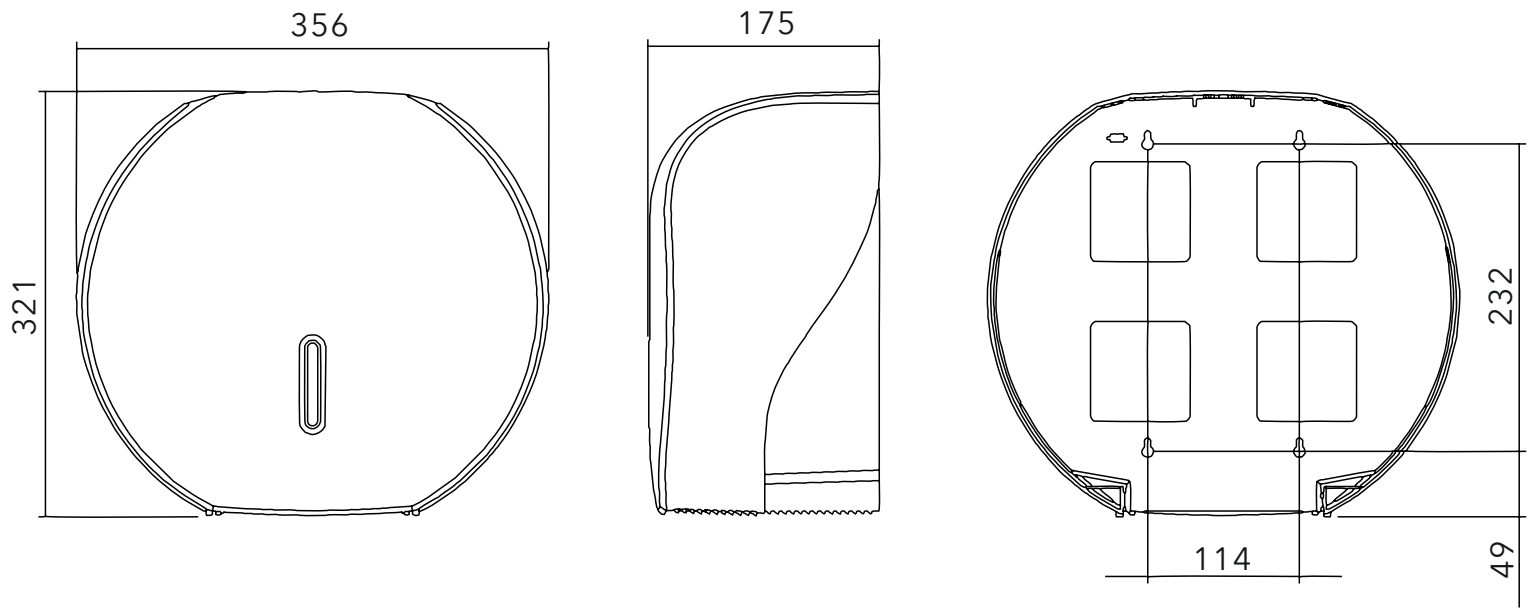

CODE:
HAL42
WRB

DIMENSIONS IN MM:-

OPEN VIEW OF DISPENSER:-

THE SYMBOL OF A GENUINE HALO DISPENSER