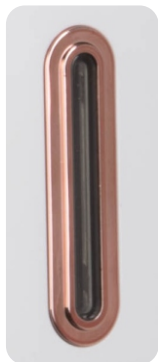

LARGE JUMBO DISPENSER

HALO

- CONSTRUCTED IN ABS PLASTIC IN A CONTEMPORARY SILK TOUCH FINISH- SATIN WHITE/GRAPHITE FINISH
- INTERCHANGEABLE METALLIC HALO WINDOW.
- AVAILABLE IN EIGHT DIFFERENT COLOURS AND TINTS.
- SPIRIT LEVEL INSTALLED ON BACKPLATE TO AID INSTALLATION.
- HOLDS X1 JUMBO ROLL. 2 1/4" OR 3" CORE
- PRODUCT BRANDING AVAILABLE FOR ADDED PERSONALIZATION
- KEY OPERATED WITH EASY DISTINGUISHABLE KEY

WHAT COLOUR IS YOUR HALO?

SILVER

CODE:
HAL42
WSL

GRAPHITE

CODE:
HAL42
WGT

PEARL

CODE:
HAL42
WPL

ROSE GOLD

CODE:
HAL42
WRG

GOLD

CODE:
HAL42
WGD

SAPPHIRE

CODE:
HAL42
WSP

EMERALD

CODE:
HAL42
WED

RUBY

CODE:
HAL42
WRB

DIMENSIONS IN MM:-

OPEN VIEW OF DISPENSER:-

THE SYMBOL OF A GENUINE HALO DISPENSER