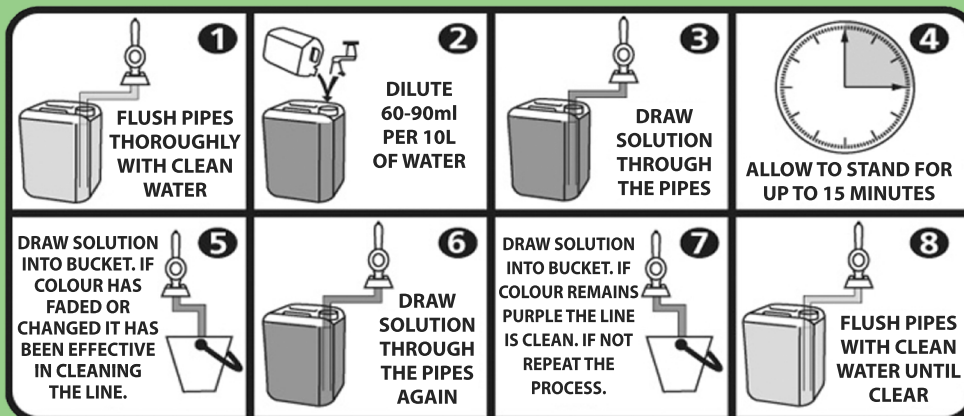

How To Use

For Best Results:

1. Rinse dispenser lines thoroughly with cold water.
2. Mix cleaning solution at 60-90ml per 10 litres of water.
3. Fill lines with purple coloured cleaning solution; pull fresh cleaning solution through every 10 minutes.
4. Soak for a maximum 45 minutes total.
5. Thoroughly rinse cleaning solution from lines with cold water.
6. Clean a minimum of once every 7 days.