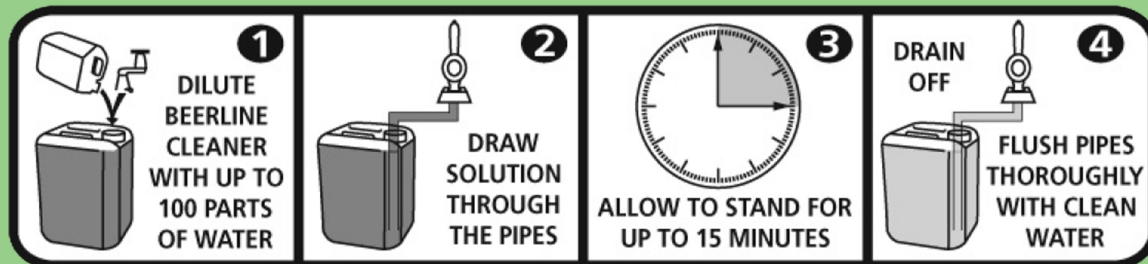

For Best Results:

Dilute 1 part Beerline Cleaner with up to 100 parts of water. Draw the solution through the pipes and allow to stand for up to 15 minutes.

Drain off and flush pipes thoroughly with clean water.