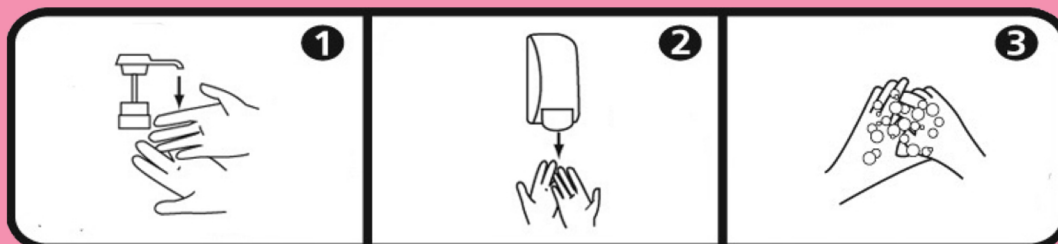

HEALTH & SAFETY

Please refer to the MSDS for full health and safety information.

DO NOT INGEST
DO NOT MIX WITH OTHER CHEMICALS
KEEP OUT OF REACH OF CHILDREN