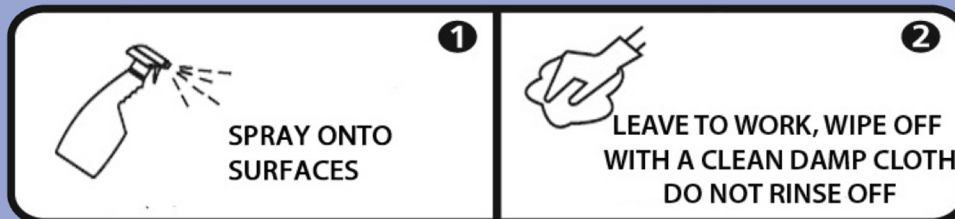

How to Use

A unique biologically active cleaning agent and effective urine odour remover. Contains naturally occurring microbes to degrade organic matter, eliminating malodours at source. Highly effective at removing urine associated smells around toilets and urinals. Eliminates damp and musty smells in wet rooms and shower areas. Safe to use on all washroom surfaces including tiled, stainless steel, marble, ceramics, porcelain, plastics, vinyl and concrete. Safe to use on waterless urinals, waste bins and waste chutes. Will also clean bodily fluids from carpets and upholstery.

Simply spray onto surfaces, leave to work, then wipe off with a clean damp cloth. Do not rinse off.

Dilute the concentrate at 10:1 with clean water.