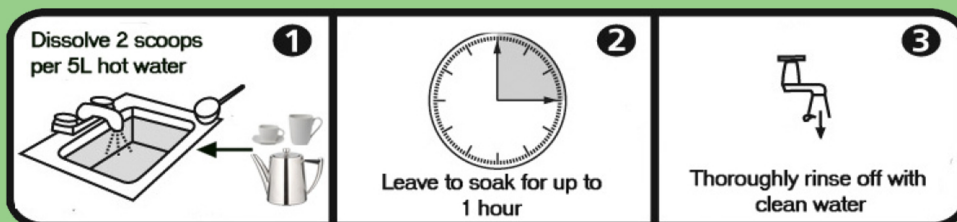

For Best Results

Soaking of cups, mugs, pots, spoons:

Pre-dissolve powder in sink. Use at a rate of 2 scoops (120gm) per 5L of hot water. Place all items to be treated in the sink. Leave to soak for up to 1 hour. Rinse thoroughly with clean water before use or wash off in dishwasher.

Urns & flasks:

Thoroughly rinse out the urn/flask of excess tea/coffee. Refill with very hot water and add the powder at the rate of 2 scoops (120gm) per 5L of water. Leave to soak for up to 1 hour. Rinse thoroughly with clean water before use.